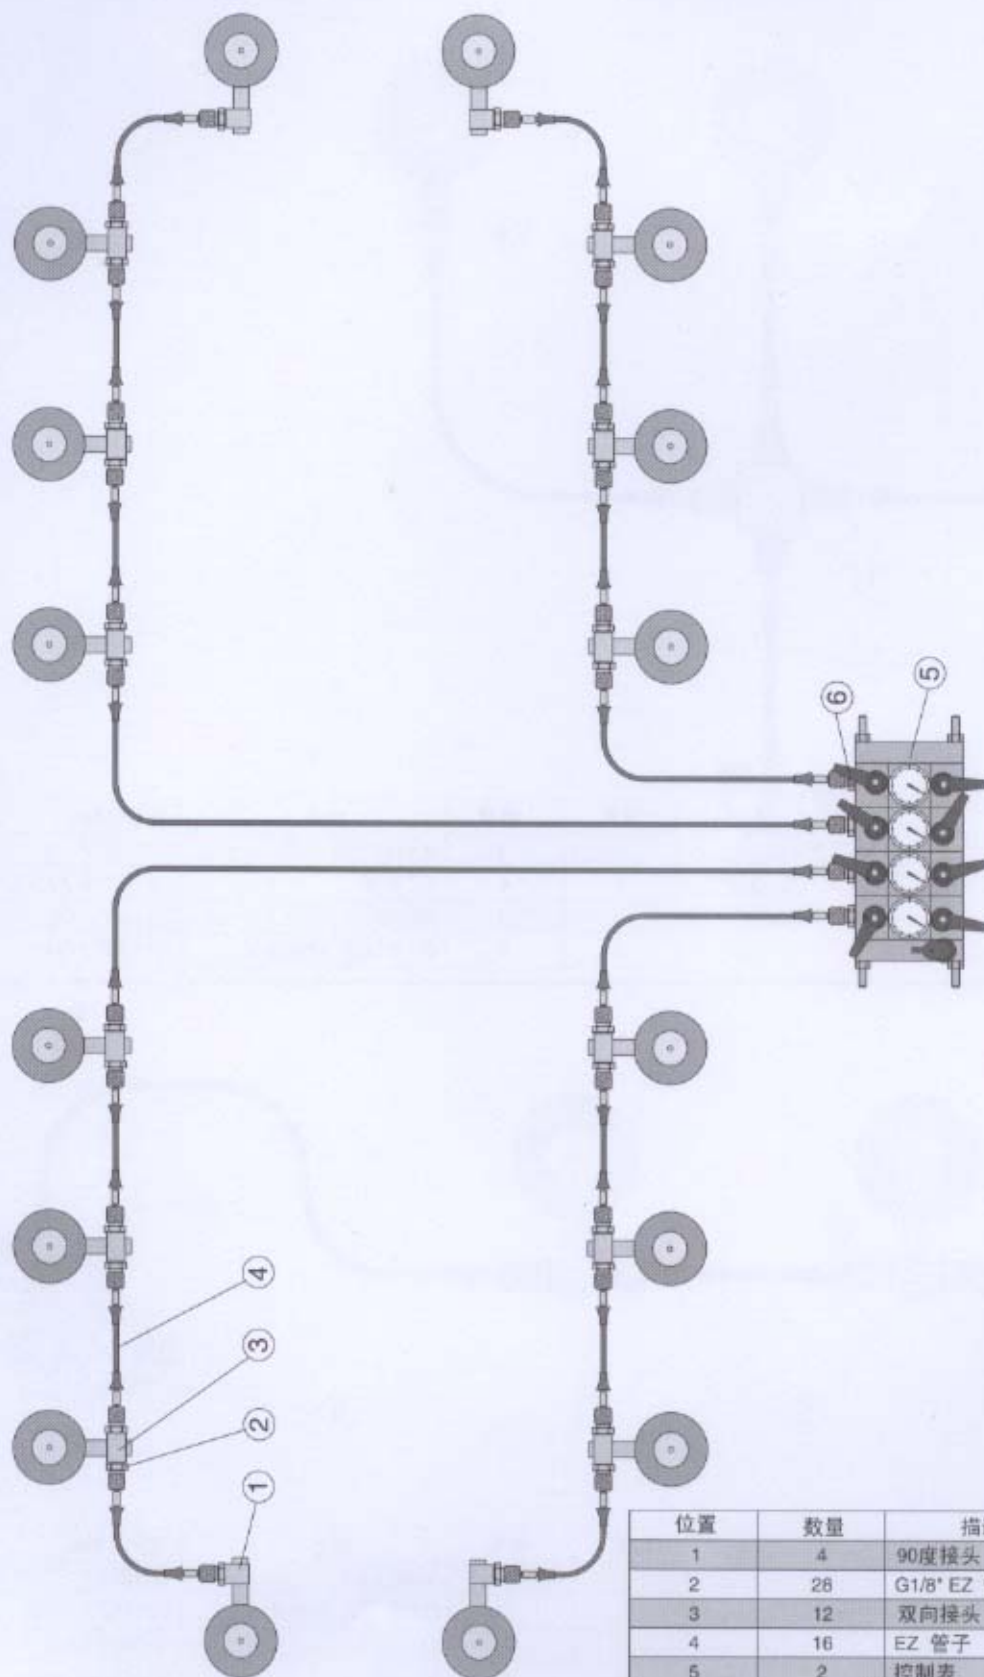

EZ-管路系统连接实例。

位置	数量	描述	定单号 No
1	4	90度接头	4016050-xx
2	28	G1/8" EZ 管路接头	4114973-G1/8
3	12	双向接头	4016050
4	16	EZ 管子	4014974-xxxx
5	2	控制表	2014422-04
6	4	G1/4" EZ 管路接头	4014973-G1/4

We reserve the right to add, delete or modify components without notification.

All dimensions are stated in mm.
All dimensions are nominal unless tolerance is stated.